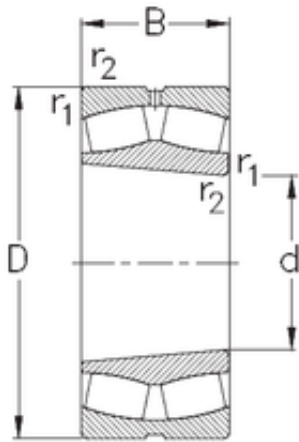

NTN Bearing Driveshaft do Brasil

300 mm x 500 mm x 160 mm 300 mm x 500 mm x 160 mm NKE 23160-K-MB-W33 spherical roller bearings

Bearing No. 23160-K-MB-W33

Size	300x500x160 mm
Bore Diameter	300 mm
Outer Diameter	500 mm
Width	160 mm
d	300 mm
D	500 mm
B	160 mm
C	160 mm
r1 min.	5 mm
r2 min.	5 mm
Weight	130 Kg
Basic dynamic load rating (C)	2560 kN
Basic static load rating (C0)	4490 kN
Limiting speed	1200 r/min
Calculation factor (e)	0,32
Calculation factor (Y0)	2
Calculation factor (Y1)	2,1

23160-K-MB-W33 Bearing 2D drawings and 3D CAD models