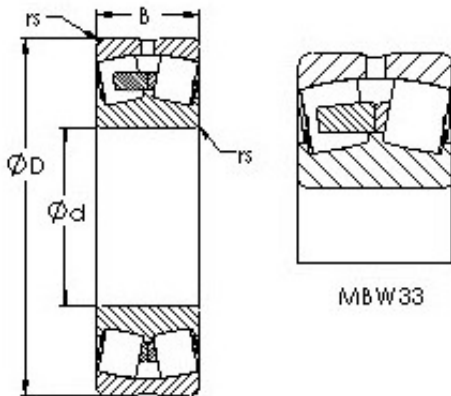

NTN Bearing Driveshaft do Brasil

AST 22234MBW33 spherical roller bearings

Bearing No. 22234MBW33

Size	170x310x86 mm
Bore Diameter	170 mm
Outer Diameter	310 mm
Width	86 mm
Bearing Type	straight bore, lube groove and holes
Bore Dia (d)	170.0000
Outer Dia (D)	310.0000
Width (B)	86.0000
Radius (min) (rs)	4.000
Dynamic Load Rating (Cr)	1,080,000
Static Load Rating (Cor)	1,610,000
Max Speed (Grease) (X000 RPM)	1
Max Speed (Oil) (X000 RPM)	1
Weight (g)	28,110.00
Material	52100 Chrome steel, or equivalent

22234MBW33 Bearing 2D drawings and 3D CAD models