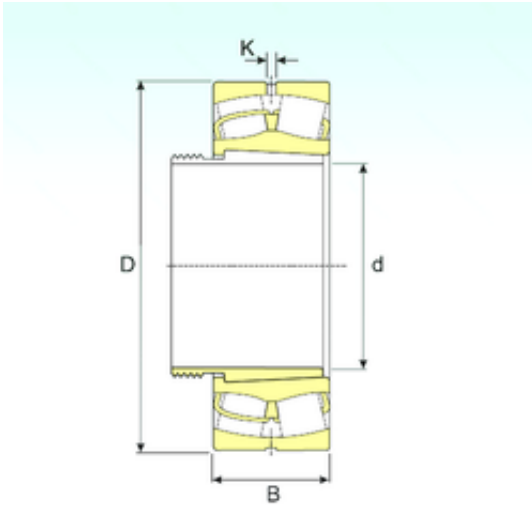

NTN Bearing Driveshaft do Brasil

600 mm x 920 mm x 212 mm 600 mm x 920 mm
x 212 mm ISB 230/630 EKW33+AOH30/630
spherical roller bearings

Bearing No. 230/630 EKW33+AOH30/630

Size	600x920x212 mm
Bore Diameter	600 mm
Outer Diameter	920 mm
Width	212 mm
d	600 mm
D	920 mm
B	212 mm
C	212 mm
K	12 mm
Weight	575 Kg
Basic dynamic load rating (C)	5360 kN
Basic static load rating (C0)	11250 kN
(Grease) Lubrication Speed	482,4 r/min

230/630 EKW33+AOH30/630 Bearing 2D drawings and
3D CAD models