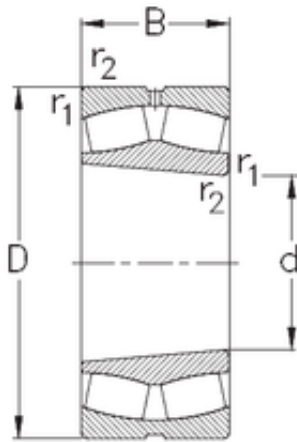

NTN Bearing Driveshaft do Brasil

800 mm x 1060 mm x 195 mm 800 mm x 1060
mm x 195 mm NKE 239/800-K-MB-W33
spherical roller bearings

Bearing No. 239/800-K-MB-W33

Size	800x1060x195 mm
Bore Diameter	800 mm
Outer Diameter	1060 mm
Width	195 mm
d	800 mm
D	1060 mm
B	195 mm
C	195 mm
r1 min.	6 mm
r2 min.	6 mm
Weight	506 Kg
Basic dynamic load rating (C)	5644 kN
Basic static load rating (C0)	14479 kN
Limiting speed	530 r/min
Calculation factor (e)	0,16
Calculation factor (Y0)	4,19
Calculation factor (Y1)	4,28

239/800-K-MB-W33 Bearing 2D drawings and 3D CAD models