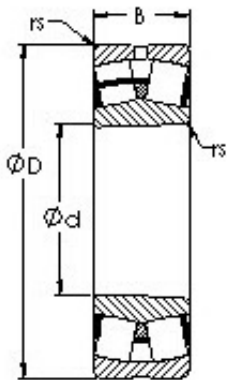

NTN Bearing Driveshaft do Brasil

CKW33
TAPERED
BORE

AST 22236CKW33 spherical roller bearings

Bearing No. 22236CKW33

Size	180x320x86 mm
Bore Diameter	180 mm
Outer Diameter	320 mm
Width	86 mm
Bearing Type	tapered bore, lube groove & holes
Bore Dia (d)	180.0000
Outer Dia (D)	320.0000
Width (B)	86.0000
Radius (min) (rs)	4.000
Dynamic Load Rating (Cr)	1,210,000
Static Load Rating (Cor)	1,870,000
Max Speed (Grease) (X000 RPM)	1
Max Speed (Oil) (X1000 RPM)	2
Weight (g)	32,110.00
Material	52100 Chrome steel, or equivalent

22236CKW33 Bearing 2D drawings and 3D CAD models