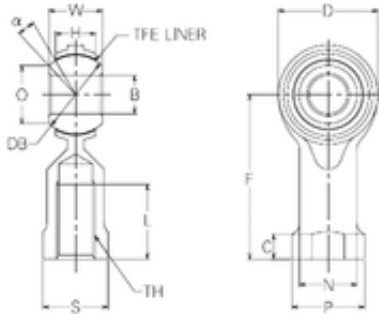

NTN Bearing Driveshaft do Brasil

8 mm x 22 mm x 8 mm 8 mm x 22 mm x 8 mm
NMB RBT8 plain bearings

Bearing No. RBT8

Bore Diameter	8 mm
d	8 mm
P	16 mm
Db	17,46 mm
O	12,7 mm
B	8 mm
C	5 mm
D	22 mm
F	36 mm
H	9 mm
L	16 mm
N	12,5 mm
S	14 mm
W	12 mm
Angle	12 °
Thread (TH)	M8 x 1,25
Weight	0,043 Kg
Basic static load rating (C0)	11,76 kN

RBT8 Bearing 2D drawings and 3D CAD models