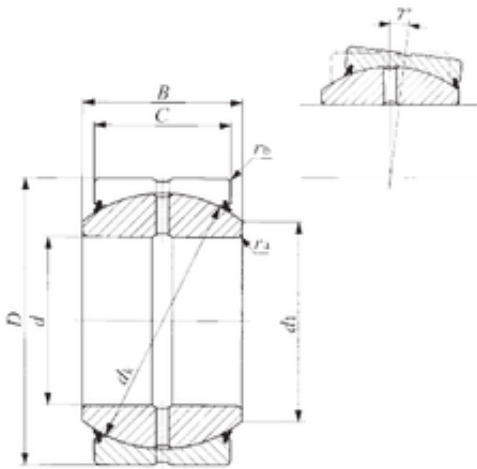

## NTN Bearing Driveshaft do Brasil

34,925 mm x 55,562 mm x 30,15 mm 34,925  
mm x 55,562 mm x 30,15 mm IKO SBB 22-2RS  
plain bearings

Bearing No. SBB 22-2RS

Size	34.925x55.562x30.15 mm
Bore Diameter	34,925 mm
Outer Diameter	55,562 mm
Width	30,15 mm
d	34,925 mm
D	55,562 mm
B	30,15 mm
C	26,19 mm
d1	38,5 mm
dk	49 mm
ra max.	0,6 mm
rb max.	0,8 mm
Weight	0,349 Kg
Basic dynamic load rating (C)	126 kN

SBB 22-2RS Bearing 2D drawings and 3D CAD models