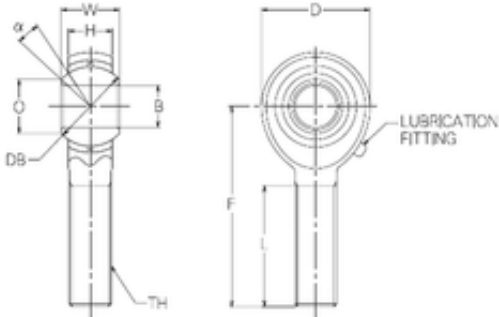

NTN Bearing Driveshaft do Brasil

6 mm x 18 mm x 6 mm 6 mm x 18 mm x 6 mm
NMB PR6E plain bearings

Bearing No. PR6E

Bore Diameter	6 mm
Width	6 mm
d	6 mm
Db	12,7 mm
O	9 mm
B	6 mm
D	18 mm
F	36 mm
H	6,75 mm
L	22 mm
W	9 mm
Angle	13 °
Thread (TH)	M6 x 1,0
Weight	0,019 Kg
Basic static load rating (C0)	9,9 kN

PR6E Bearing 2D drawings and 3D CAD models