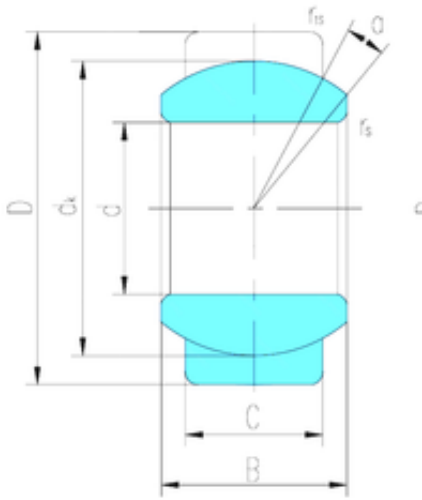

## NTN Bearing Driveshaft do Brasil

6 mm x 14 mm x 6 mm 6 mm x 14 mm x 6 mm  
LS GE6E plain bearings

Bearing No. GE6E

Size	6x14x6 mm
Bore Diameter	6 mm
Outer Diameter	14 mm
Width	6 mm
d	6 mm
D	14 mm
B	6 mm
C	4 mm
dk	10 mm
r min.	0,3 mm
r1 min.	0,3 mm
Angle	13 °
Weight	0,004 Kg
Basic dynamic load rating (C)	3,4 kN

GE6E Bearing 2D drawings and 3D CAD models