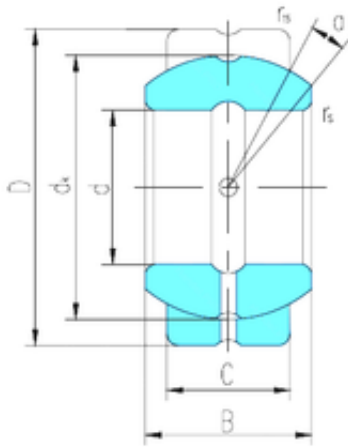

NTN Bearing Driveshaft do Brasil

75 mm x 120 mm x 64 mm 75 mm x 120 mm x 64 mm LS GEF75ES plain bearings

Bearing No. GEF75ES

Size	75x120x64 mm
Bore Diameter	75 mm
Outer Diameter	120 mm
Width	64 mm
d	75 mm
D	120 mm
B	64 mm
C	55 mm
dk	110 mm
r min.	1 mm
r1 min.	1 mm
Angle	5 °
Weight	3,08 Kg
Basic dynamic load rating (C)	510 kN

GEF75ES Bearing 2D drawings and 3D CAD models