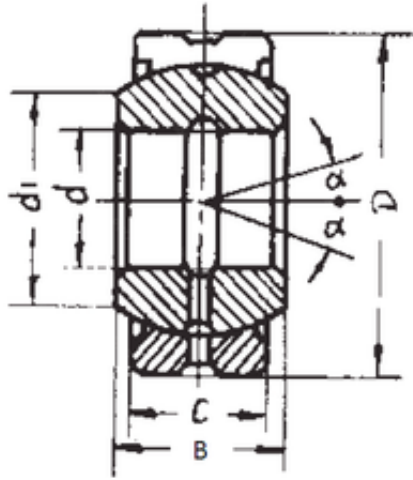

NTN Bearing Driveshaft do Brasil

300 mm x 430 mm x 165 mm 300 mm x 430 mm
x 165 mm FBJ GE300ES-2RS plain bearings

Bearing No. GE300ES-2RS

Size	300x430x165 mm
Bore Diameter	300 mm
Outer Diameter	430 mm
Width	165 mm
d	300 mm
D	430 mm
B	165 mm
C	120 mm
d1	330 mm
Angle	7 °
Weight	78,07 Kg
Basic dynamic load rating (C)	3800 kN

GE300ES-2RS Bearing 2D drawings and 3D CAD models