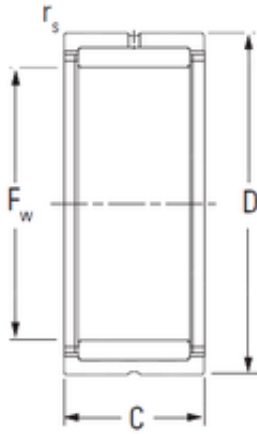

NTN Bearing Driveshaft do Brasil

KOYO NK60/35 needle roller bearings

Bearing No. NK60/35

Size	60x72x35 mm
Bore Diameter	60 mm
Outer Diameter	72 mm
Width	35 mm
F _w	60 mm
D	72 mm
C	35 mm
r5 min.	0,6 mm
Weight	0,286 Kg
Basic dynamic load rating (C)	59,9 kN
Basic static load rating (C ₀)	139 kN
(Grease) Lubrication Speed	4400 r/min
Bearing No.	NK60/35
rs(min)	0.6
Cr	59.9
C _{0r}	139
C _u	21.5
Grease lub.	4400
Oil lub.	7000
(Refer.) Mass(kg)	0.286

NK60/35 Bearing 2D drawings and 3D CAD models