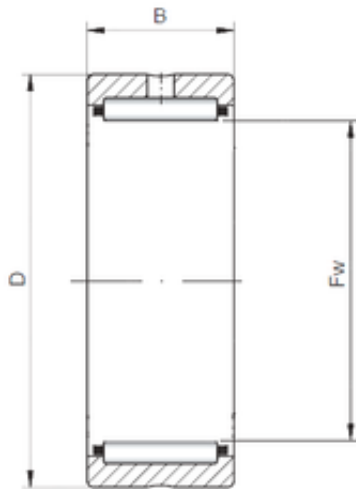

NTN Bearing Driveshaft do Brasil

ISO NK65/25 needle roller bearings

Bearing No. NK65/25

Size	65x78x25 mm
Bore Diameter	65 mm
Outer Diameter	78 mm
Width	25 mm
Fw	65 mm
D	78 mm
C	25 mm

NK65/25 Bearing 2D drawings and 3D CAD models