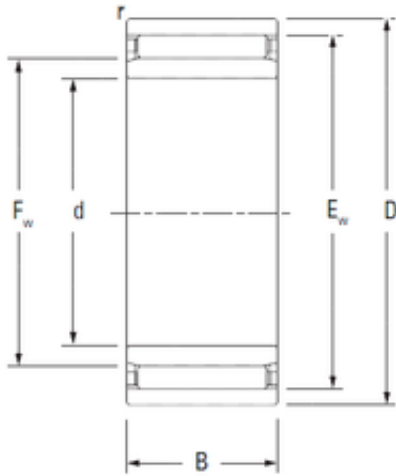

NTN Bearing Driveshaft do Brasil

30 mm x 45 mm x 17 mm 30 mm x 45 mm x 17 mm KOYO NAO30X45X17 needle roller bearings

Bearing No. NAO30X45X17

Bore Diameter	30 mm
Outer Diameter	45 mm
d	30 mm
Fw	35 mm
D	45 mm
Ew	40 mm
B	17 mm
C	17 mm
r5 min.	0,3 mm
S	1,2 mm
Weight	0,102 Kg
Basic dynamic load rating (C)	22,1 kN
Basic static load rating (C0)	40,8 kN
(Grease) Lubrication Speed	7900 r/min

NAO30X45X17 Bearing 2D drawings and 3D CAD models