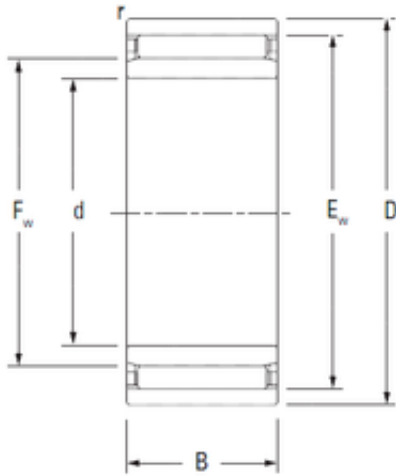

## NTN Bearing Driveshaft do Brasil

30 mm x 45 mm x 17 mm 30 mm x 45 mm x 17 mm KOYO NAO30X45X17 needle roller bearings

Bearing No. NAO30X45X17

Bore Diameter	30 mm
Outer Diameter	45 mm
d	30 mm
Fw	35 mm
D	45 mm
Ew	40 mm
B	17 mm
C	17 mm
r5 min.	0,3 mm
S	1,2 mm
Weight	0,102 Kg
Basic dynamic load rating (C)	22,1 kN
Basic static load rating (C0)	40,8 kN
(Grease) Lubrication Speed	7900 r/min

NAO30X45X17 Bearing 2D drawings and 3D CAD models