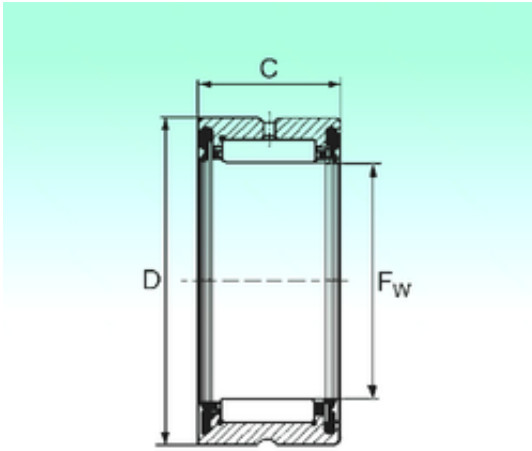

NTN Bearing Driveshaft do Brasil

NBS RNA 4908 2RS needle roller bearings

Bearing No. RNA 4908 2RS

Size	48x62x22 mm
Bore Diameter	48 mm
Outer Diameter	62 mm
Width	22 mm
Fw	48 mm
D	62 mm
C	22 mm
Weight	0,154 Kg
Basic dynamic load rating (C)	34,2 kN
Basic static load rating (C0)	50,35 kN

RNA 4908 2RS Bearing 2D drawings and 3D CAD models