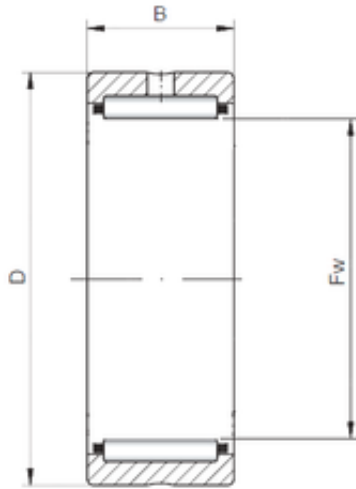

NTN Bearing Driveshaft do Brasil

ISO NK43/20 needle roller bearings

Bearing No. NK43/20

Size	43x53x20 mm
Bore Diameter	43 mm
Outer Diameter	53 mm
Width	20 mm
Fw	43 mm
D	53 mm
C	20 mm

NK43/20 Bearing 2D drawings and 3D CAD models