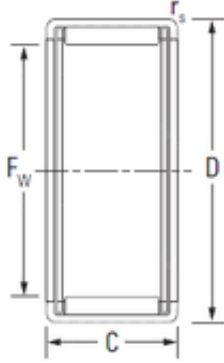

NTN Bearing Driveshaft do Brasil

INA F-92787.1 needle roller bearings

Bearing No. F-92787.1

| | |
|----------------|-------------|
| Size | 27x34x20 mm |
| Bore Diameter | 27 mm |
| Outer Diameter | 34 mm |
| Width | 20 mm |
| d | 27 mm |
| D | 34 mm |
| C | 20 mm |

F-92787.1 Bearing 2D drawings and 3D CAD models