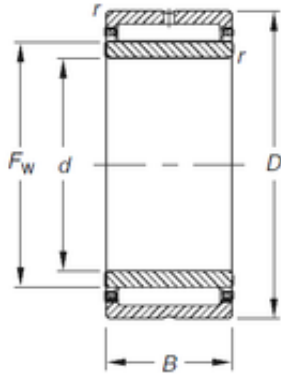

NTN Bearing Driveshaft do Brasil

30 mm x 47 mm x 30 mm 30 mm x 47 mm x 30 mm Timken NA6906 needle roller bearings

Bearing No. NA6906

Size	30x47x30 mm
Bore Diameter	30 mm
Outer Diameter	47 mm
Width	30 mm
d	30 mm
Fw	35 mm
D	47 mm
B	30 mm
C	30 mm
r	0,3 mm
S	1 mm
Weight	0,205 Kg
Basic dynamic load rating (C)	42,6 kN
Basic static load rating (C0)	68,2 kN
(Grease) Lubrication Speed	13000 r/min

NA6906 Bearing 2D drawings and 3D CAD models