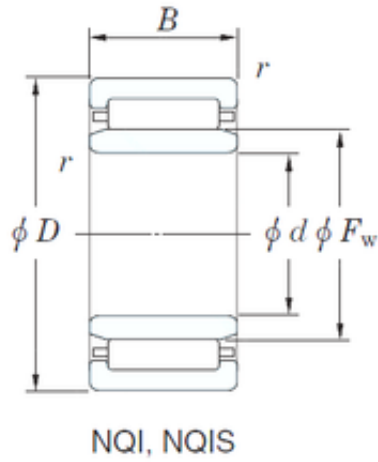

## NTN Bearing Driveshaft do Brasil

22 mm x 34 mm x 16 mm 22 mm x 34 mm x 16 mm KOYO NQI22/16 needle roller bearings

Bearing No. NQI22/16

Size	22x34x16 mm
Bore Diameter	22 mm
Outer Diameter	34 mm
Width	16 mm
d	22 mm
Fw	26 mm
D	34 mm
B	16 mm
C	16 mm
r min.	0,3 mm
Weight	0,056 Kg
Basic dynamic load rating (C)	14,1 kN
Basic static load rating (C0)	24,2 kN

NQI22/16 Bearing 2D drawings and 3D CAD models