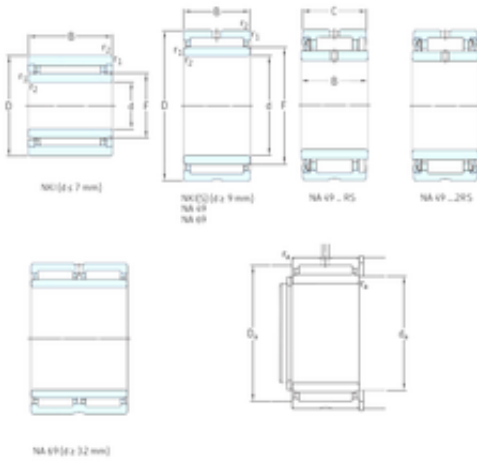

NTN Bearing Driveshaft do Brasil

5 mm x 15 mm x 12 mm 5 mm x 15 mm x 12 mm SKF NKI5/12TN needle roller bearings

Bearing No. NKI5/12TN

Size	5x15x12 mm
Bore Diameter	5 mm
Outer Diameter	15 mm
Width	12 mm
d	5 mm
F	8 mm
D	15 mm
B	12 mm
C	12 mm
r1 min.	0,3 mm
r2 min.	0,3 mm
da max	7 mm
Da max.	13 mm
ra max.	0,3 mm
S	1,5 mm
Weight	0,012 Kg
Basic dynamic load rating (C)	3,8 kN
Basic static load rating (C0)	4,25 kN
Fatigue load limit (Pu)	0,465
Reference speed	32000 r/min

NKI5/12TN Bearing 2D drawings and 3D CAD models