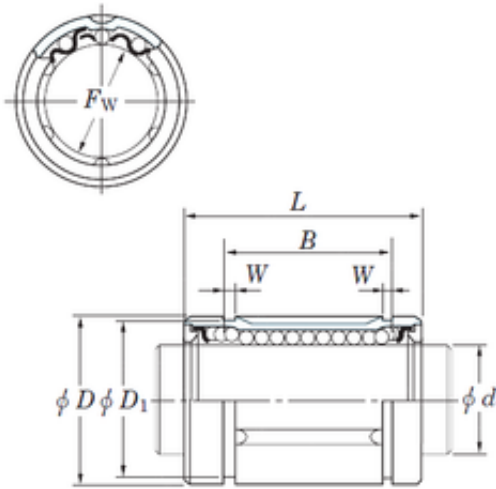

NTN Bearing Driveshaft do Brasil

KOYO SDE80 linear bearings

Bearing No. SDE80

Size	80x120x133.7 mm
Bore Diameter	80 mm
Outer Diameter	120 mm
Width	133,7 mm
Fw	80 mm
D	120 mm
B	133,7 mm
D1	116 mm
L	165 mm
W	4,15 mm
Weight	4,8 Kg
Basic dynamic load rating (C)	8890 kN

SDE80 Bearing 2D drawings and 3D CAD models