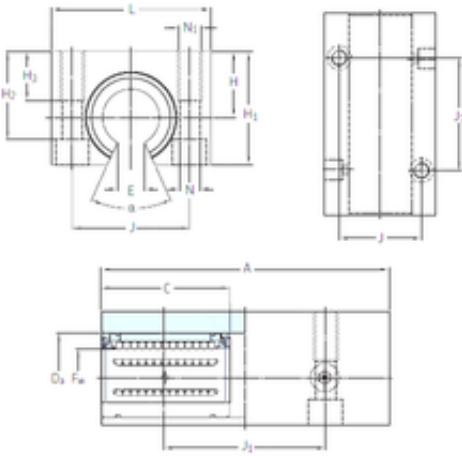

# NTN Bearing Driveshaft do Brasil

## SKF LTCF 12-2LS linear bearings

Bearing No. LTCF 12-2LS

LTCF 12-2LS Bearing 2D drawings and 3D CAD models

Bore Diameter	12 mm
Fw	12 mm
H3	13 mm
Da	22 mm
Angle ( ° )	78 °
A	76 mm
C	32 mm
E	7,6 mm
H	18 mm
H1	29 mm
H2	23,5 mm
J	30 mm
L	42 mm
N	5,3 mm
J1	40 mm
Thread (N1)	M 6
Weight	0,178 Kg
Basic dynamic load rating (C)	1,76 kN