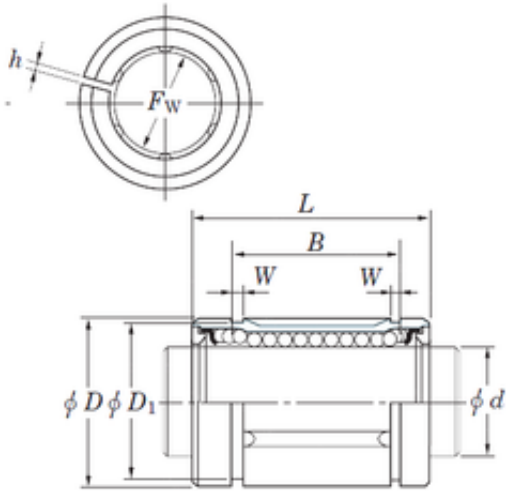

NTN Bearing Driveshaft do Brasil

KOYO SDE60AJ linear bearings

Bearing No. SDE60AJ

Size	60x90x101.7 mm
Bore Diameter	60 mm
Outer Diameter	90 mm
Width	101,7 mm
Fw	60 mm
D	90 mm
h	3 mm
B	101,7 mm
D1	86,5 mm
L	125 mm
W	3,15 mm
Weight	1,9 Kg
Basic dynamic load rating (C)	6470 kN

SDE60AJ Bearing 2D drawings and 3D CAD models