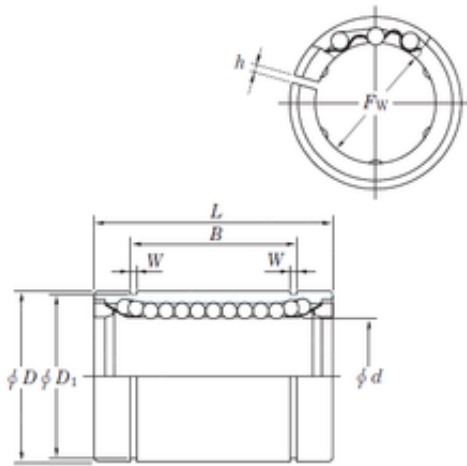

NTN Bearing Driveshaft do Brasil

60 mm x 90 mm x 85 mm 60 mm x 90 mm x 85 mm KOYO SESDM60 AJ linear bearings

Bearing No. SESDM60 AJ

Size	60x90x85 mm
Bore Diameter	60 mm
Outer Diameter	90 mm
Width	85 mm
d	60 mm
D	90 mm
h	3 mm
B	85 mm
D1	86.5 mm
L	110 mm
W	3.15 mm
Basic dynamic load rating (C)	4 700 kN

SESDM60 AJ Bearing 2D drawings and 3D CAD models