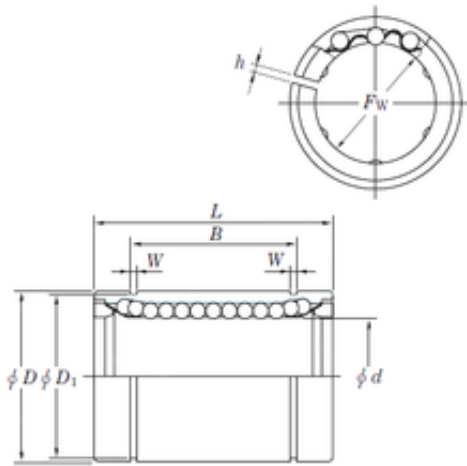

NTN Bearing Driveshaft do Brasil

40 mm x 60 mm x 60.5 mm 40 mm x 60 mm x 60.5 mm KOYO SESDM40 AJ linear bearings

Bearing No. SESDM40 AJ

Size	40x60x60.5 mm
Bore Diameter	40 mm
Outer Diameter	60 mm
Width	60.5 mm
d	40 mm
D	60 mm
h	3 mm
B	60.5 mm
D1	57 mm
L	80 mm
W	2.1 mm
Basic dynamic load rating (C)	2 160 kN

SESDM40 AJ Bearing 2D drawings and 3D CAD models