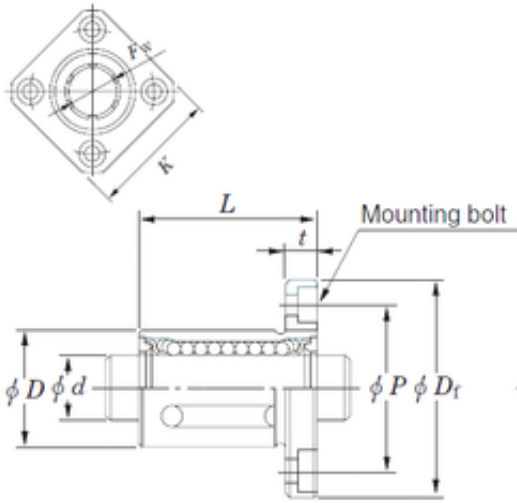

NTN Bearing Driveshaft do Brasil

KOYO SDMK35MG linear bearings

Bearing No. SDMK35MG

SDMK35MG Bearing 2D drawings and 3D CAD models

Bore Diameter	35 mm
Outer Diameter	52 mm
Fw	35 mm
D	52 mm
P	67 mm
t	10 mm
D1	82 mm
K	64 mm
L	70 mm
Bolt (G)	M6
Weight	560 Kg
Basic dynamic load rating (C)	1580 kN