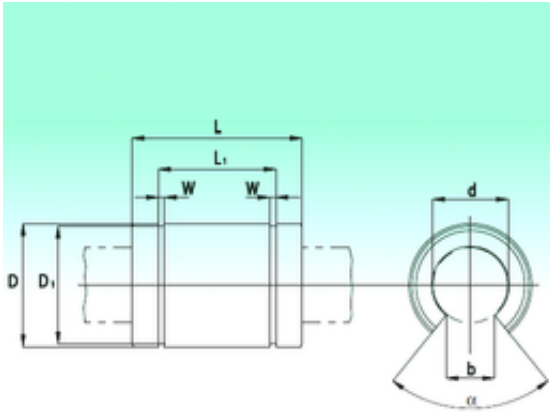

## NTN Bearing Driveshaft do Brasil

KBO1029 Bearing 2D drawings and 3D CAD models

### NBS KBO1029 linear bearings

Bearing No. KBO1029

Bore Diameter	10 mm
Outer Diameter	19 mm
d	10 mm
D	19 mm
Angle ( )	80 °
b	6,8 mm
D1	18 mm
L1	22 mm
W	1,3 mm
L	29 mm
Weight	0,025 Kg
Basic dynamic load rating (C)	0,38 kN