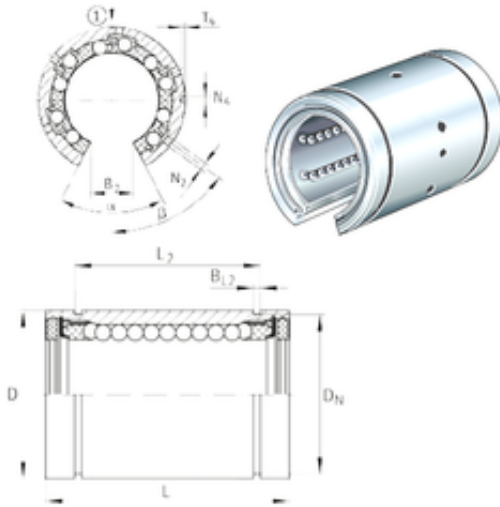

NTN Bearing Driveshaft do Brasil

INA KBO30-PP linear bearings

Bearing No. KBO30-PP

KBO30-PP Bearing 2D drawings and 3D CAD models

Bore Diameter	30 mm
Outer Diameter	47 mm
Fw	30 mm
D	47 mm
Dn	44,5 mm
L2	51,7 mm
B2	13,6 mm
N2	2,5 mm
L	68 mm
BL2	1,85 mm
T4	1,5 mm
N4	3 mm
Weight	0,24 Kg
Basic dynamic load rating (C)	3,7 kN