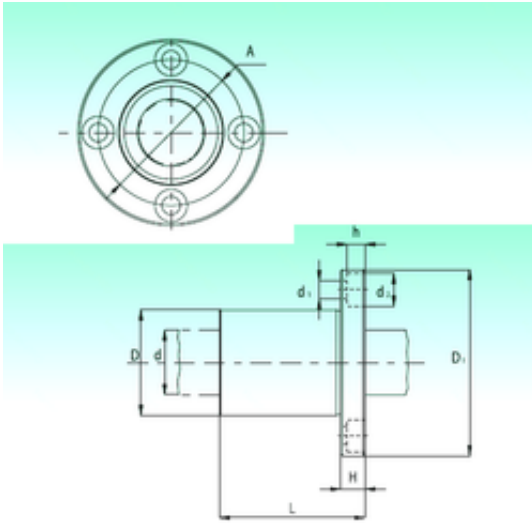

# NTN Bearing Driveshaft do Brasil

KBF25-PP Bearing 2D drawings and 3D CAD models

## NBS KBF25-PP linear bearings

Bearing No. KBF25-PP

Bore Diameter	25 mm
Outer Diameter	40 mm
d	25 mm
D	40 mm
d1	5,5 mm
d2	9,5 mm
h	5,4 mm
A	51 mm
D1	62 mm
H	8 mm
L	58 mm
Weight	0,335 Kg
Basic dynamic load rating (C)	1 kN