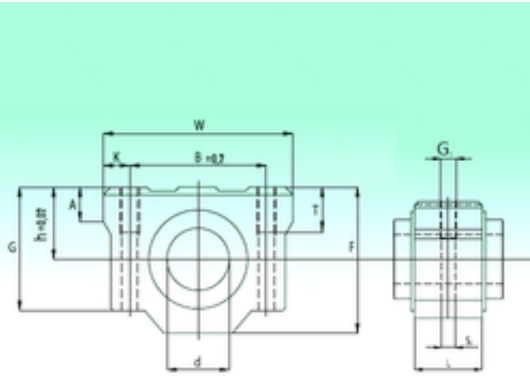

## NBS SCV 12-UU linear bearings

Bearing No. SCV 12-UU

SCV 12-UU Bearing 2D drawings and 3D CAD models

Bore Diameter	12 mm
d	12 mm
Thread (G1)	M5
K	5,75 mm
h	15 mm
A	8 mm
B	33 mm
F	30 mm
G	25 mm
L	20,5 mm
S2	4,3 mm
T	12 mm
W	42 mm
Weight	0,102 Kg
Basic dynamic load rating (C)	0,42 kN