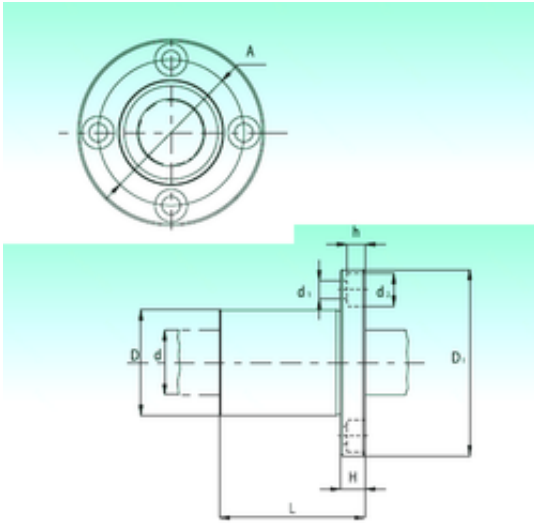

NTN Bearing Driveshaft do Brasil

KBF12-PP Bearing 2D drawings and 3D CAD models

NBS KBF12-PP linear bearings

Bearing No. KBF12-PP

Bore Diameter	12 mm
Outer Diameter	22 mm
d	12 mm
D	22 mm
d1	4,5 mm
d2	8 mm
h	4,4 mm
A	32 mm
D1	42 mm
H	6 mm
L	32 mm
Weight	0,086 Kg
Basic dynamic load rating (C)	0,52 kN