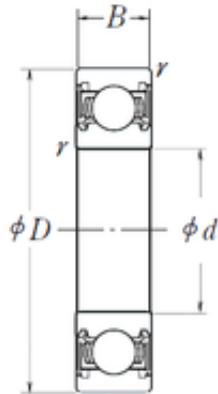

NTN Bearing Driveshaft do Brasil

30 mm x 62 mm x 20 mm 30 mm x 62 mm x 20 mm NSK 30BW10C5 deep groove ball bearings

Bearing No. 30BW10C5

Size	30x62x20 mm
Bore Diameter	30 mm
Outer Diameter	62 mm
Width	20 mm
d	30 mm
D	62 mm
B	20 mm

30BW10C5 Bearing 2D drawings and 3D CAD models