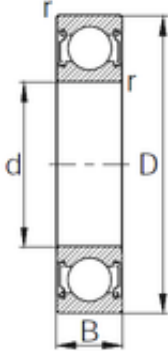

NTN Bearing Driveshaft do Brasil

10 mm x 35 mm x 11 mm 10 mm x 35 mm x 11 mm KBC 6300ZZ deep groove ball bearings

Bearing No. 6300ZZ

Size	10x35x11 mm
Bore Diameter	10 mm
Outer Diameter	35 mm
Width	11 mm
d	10 mm
D	35 mm
B	11 mm
C	11 mm
r	0.6 mm
Weight	0.053 Kg
Basic dynamic load rating (C)	8,1 kN
Basic static load rating (C0)	3,45 kN

6300ZZ Bearing 2D drawings and 3D CAD models