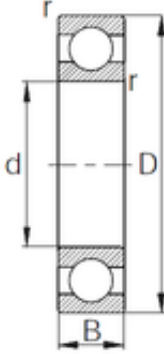

NTN Bearing Driveshaft do Brasil

200 mm x 250 mm x 24 mm 200 mm x 250 mm
x 24 mm CYSD 6840 deep groove ball bearings

Bearing No. 6840

Size	200x250x24 mm
Bore Diameter	200 mm
Outer Diameter	250 mm
Width	24 mm
d	200 mm
D	250 mm
B	24 mm
C	24 mm
r min.	1,5 mm
Weight	2,67 Kg
Basic dynamic load rating (C)	74 kN

6840 Bearing 2D drawings and 3D CAD models