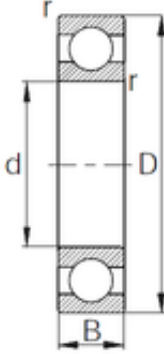

NTN Bearing Driveshaft do Brasil

22 mm x 56 mm x 15 mm 22 mm x 56 mm x 15 mm KBC 63/22h deep groove ball bearings

Bearing No. 63/22h

Size	22x56x15 mm
Bore Diameter	22 mm
Outer Diameter	56 mm
Width	15 mm
d	22 mm
D	56 mm
B	15 mm
C	15 mm
r	1.1 mm
Weight	0.165 Kg
Basic dynamic load rating (C)	18,5 kN
Basic static load rating (C0)	9,35 kN
(Grease) Lubrication Speed	13000 r/min

63/22h Bearing 2D drawings and 3D CAD models