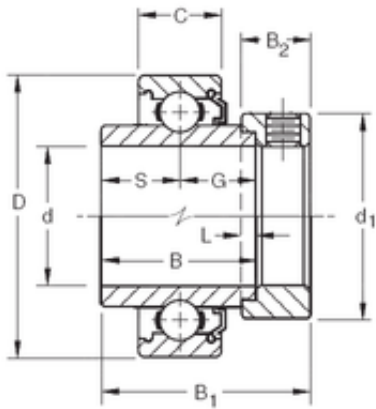

NTN Bearing Driveshaft do Brasil

47,625 mm x 90 mm x 49,21 mm 47,625 mm x
90 mm x 49,21 mm Timken 1114KL deep groove
ball bearings

Bearing No. 1114KL

| | |
|----------------------------------|--------------------|
| Size | 47.625x90x49.21 mm |
| Bore Diameter | 47,625 mm |
| Outer Diameter | 90 mm |
| Width | 49,21 mm |
| d | 47,625 mm |
| D | 90 mm |
| B | 49,21 mm |
| C | 20 mm |
| d1 | 69,9 mm |
| B1 | 62,71 mm |
| B2 | 18,26 mm |
| G | 24,61 mm |
| L | 4,76 mm |
| S | 24,61 mm |
| Weight | 1,075 Kg |
| Basic dynamic load rating (C) | 39 kN |

1114KL Bearing 2D drawings and 3D CAD models