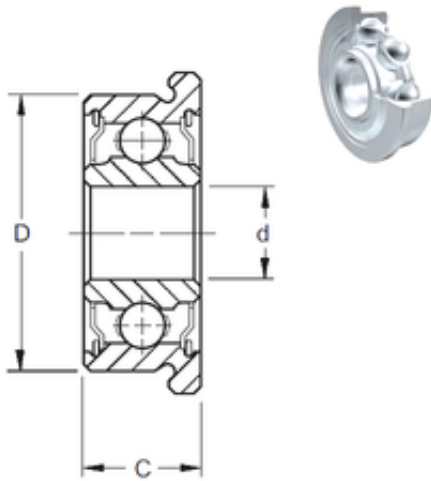

NTN Bearing Driveshaft do Brasil

8 mm x 14 mm x 4 mm 8 mm x 14 mm x 4 mm
ZEN MF148-2Z deep groove ball bearings

Bearing No. MF148-2Z

Size	8x14x4 mm
Bore Diameter	8 mm
Outer Diameter	14 mm
Width	4 mm
d	8 mm
D	14 mm
B	4 mm
C	4 mm
Basic dynamic load rating (C)	0,817 kN
Basic static load rating (C0)	0,386 kN

MF148-2Z Bearing 2D drawings and 3D CAD models