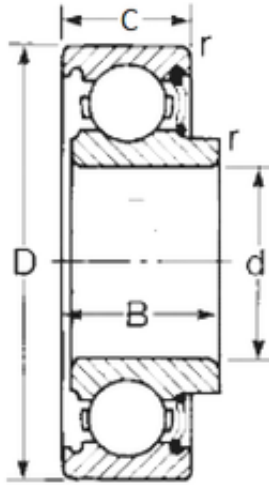

NTN Bearing Driveshaft do Brasil

40 mm x 80 mm x 24 mm 40 mm x 80 mm x 24 mm CYSD 8508 deep groove ball bearings

Bearing No. 8508

Size	40x80x24 mm
Bore Diameter	40 mm
Outer Diameter	80 mm
Width	24 mm
d	40 mm
D	80 mm
B	24 mm
C	21 mm
r min.	1 mm
Weight	0,468 Kg
Basic dynamic load rating (C)	29,52 kN

8508 Bearing 2D drawings and 3D CAD models