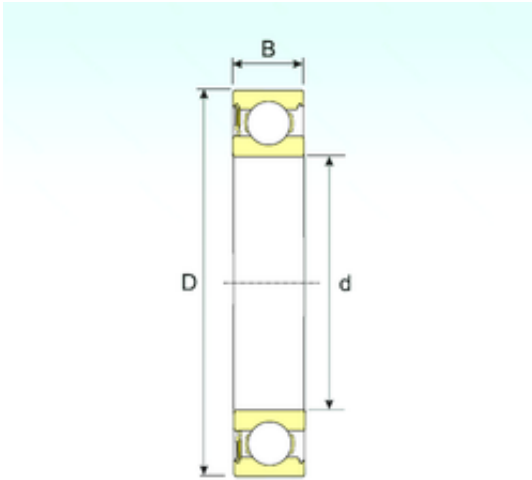

## NTN Bearing Driveshaft do Brasil

95 mm x 200 mm x 45 mm 95 mm x 200 mm x 45 mm ISB 6319-RS deep groove ball bearings

Bearing No. 6319-RS

Size	95x200x45 mm
Bore Diameter	95 mm
Outer Diameter	200 mm
Width	45 mm
d	95 mm
D	200 mm
B	45 mm
C	45 mm
Weight	5,65 Kg
Basic dynamic load rating (C)	155,9 kN
Basic static load rating (C0)	115,7 kN

6319-RS Bearing 2D drawings and 3D CAD models