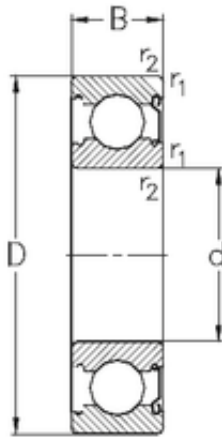

## NTN Bearing Driveshaft do Brasil

70 mm x 150 mm x 35 mm 70 mm x 150 mm x 35 mm NKE 6314-Z deep groove ball bearings

Bearing No. 6314-Z

|                               |              |
|-------------------------------|--------------|
| Size                          | 70x150x35 mm |
| Bore Diameter                 | 70 mm        |
| Outer Diameter                | 150 mm       |
| Width                         | 35 mm        |
| d                             | 70 mm        |
| D                             | 150 mm       |
| B                             | 35 mm        |
| C                             | 35 mm        |
| r1 min.                       | 2,1 mm       |
| r2 min.                       | 2,1 mm       |
| Weight                        | 2,63 Kg      |
| Basic dynamic load rating (C) | 104 kN       |
| Basic static load rating (C0) | 68 kN        |

6314-Z Bearing 2D drawings and 3D CAD models