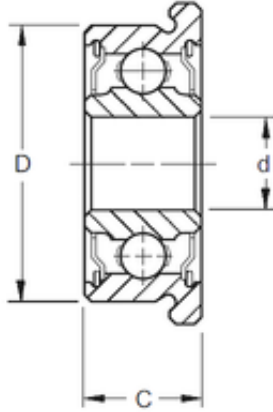

NTN Bearing Driveshaft do Brasil

7 mm x 14 mm x 5 mm 7 mm x 14 mm x 5 mm
ZEN SF687-2RS deep groove ball bearings

Bearing No. SF687-2RS

Size	7x14x5 mm
Bore Diameter	7 mm
Outer Diameter	14 mm
Width	5 mm
d	7 mm
D	14 mm
B	5 mm
C	5 mm
Basic dynamic load rating (C)	1,173 kN
Basic static load rating (C0)	0,513 kN

SF687-2RS Bearing 2D drawings and 3D CAD models