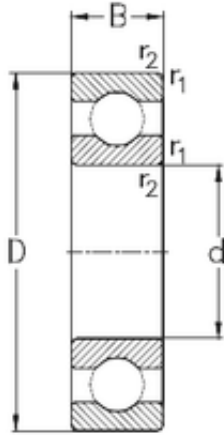

## NTN Bearing Driveshaft do Brasil

110 mm x 240 mm x 50 mm 110 mm x 240 mm  
x 50 mm NKE 6322 deep groove ball bearings

Bearing No. 6322

Size	110x240x50 mm
Bore Diameter	110 mm
Outer Diameter	240 mm
Width	50 mm
d	110 mm
D	240 mm
B	50 mm
C	50 mm
r1 min.	3 mm
r2 min.	3 mm
Weight	10,3 Kg
Basic dynamic load rating (C)	195 kN
Basic static load rating (C0)	168 kN

6322 Bearing 2D drawings and 3D CAD models