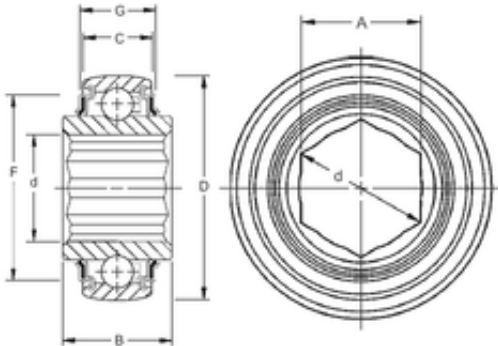

## NTN Bearing Driveshaft do Brasil

32,97 mm x 72 mm x 37,7 mm 32,97 mm x 72 mm x 37,7 mm Timken 207KRRB9 deep groove ball bearings

Bearing No. 207KRRB9

Size	32.97x72x37.7 mm
Bore Diameter	32,97 mm
Outer Diameter	72 mm
Width	37,7 mm
d	32,97 mm
D	72 mm
B	37,7 mm
C	17 mm
A	28,6 mm
F	60,35 mm
G	19,68 mm
Weight	0,454 Kg
Basic dynamic load rating (C)	28,5 kN

207KRRB9 Bearing 2D drawings and 3D CAD models