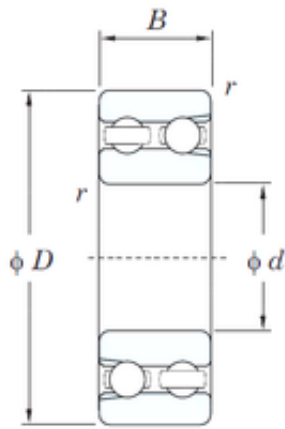

NTN Bearing Driveshaft do Brasil

12 mm x 32 mm x 14 mm 12 mm x 32 mm x 14 mm KOYO 4201 deep groove ball bearings

Bearing No. 4201

Size	12x32x14 mm
Bore Diameter	12 mm
Outer Diameter	32 mm
Width	14 mm
d	12 mm
D	32 mm
B	14 mm
C	14 mm
r min.	0.6 mm
da min.	16 mm
Da max.	28 mm
ra max.	0.6 mm
Weight	0.062 Kg
Basic dynamic load rating (C)	7.75 kN
Basic static load rating (C0)	6.15 kN
(Grease) Lubrication Speed	14000 r/min
(Oil) Lubrication Speed	18000 r/min
Bearing No.	4201
r(min)	0.6
Cr	9.71
C0r	6.15
Cu	0.320
f0	13.6
Grease lub.	14000
Oil lub.	18000

4201 Bearing 2D drawings and 3D CAD models

NTN Bearing Driveshaft do Brasil

da(min)	16
Da(max)	28
ra(max)	0.6
(Refer.)Mass(kg)	0.062