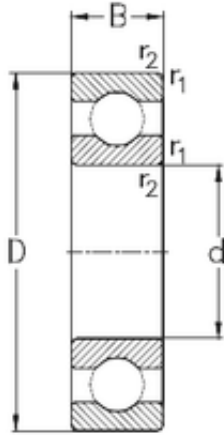

NTN Bearing Driveshaft do Brasil

70 mm x 110 mm x 13 mm 70 mm x 110 mm x
13 mm NKE 16014 deep groove ball bearings

Bearing No. 16014

Size	70x110x13 mm
Bore Diameter	70 mm
Outer Diameter	110 mm
Width	13 mm
d	70 mm
D	110 mm
B	13 mm
C	13 mm
r1 min.	0,6 mm
r2 min.	0,6 mm
Weight	0,43 Kg
Basic dynamic load rating (C)	27,9 kN
Basic static load rating (C0)	25,1 kN

16014 Bearing 2D drawings and 3D CAD models