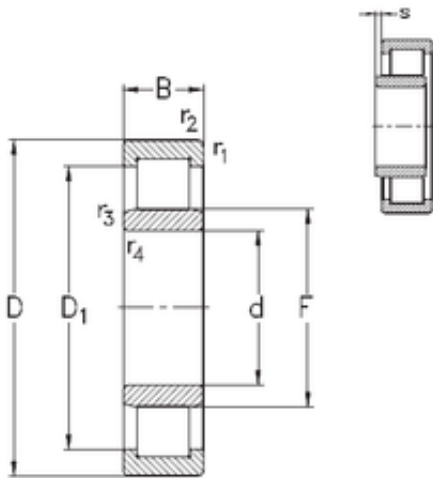

NTN Bearing Driveshaft do Brasil

110 mm x 240 mm x 50 mm 110 mm x 240 mm
x 50 mm NKE NU322-E-M6 cylindrical roller
bearings

Bearing No. NU322-E-M6

Size	110x240x50 mm
Bore Diameter	110 mm
Outer Diameter	240 mm
Width	50 mm
d	110 mm
F	143 mm
D	240 mm
B	50 mm
C	50 mm
r1 min.	3 mm
r2 min.	3 mm
r3 min.	3 mm
r4 min.	3 mm
S	1,3 mm
Weight	10,5 Kg
Basic dynamic load rating (C)	511 kN
Basic static load rating (C0)	537 kN

NU322-E-M6 Bearing 2D drawings and 3D CAD models