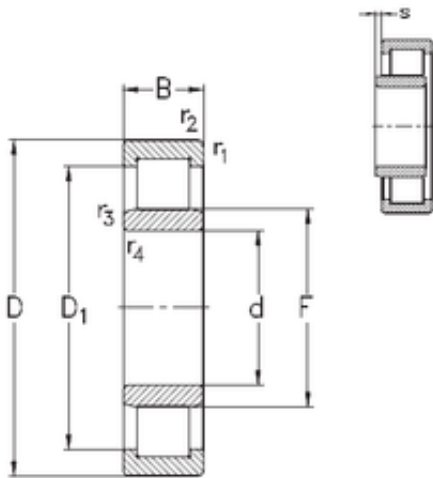

NTN Bearing Driveshaft do Brasil

130 mm x 280 mm x 58 mm 130 mm x 280 mm
x 58 mm NKE NU326-E-TVP3 cylindrical roller
bearings

Bearing No. NU326-E-TVP3

Size	130x280x58 mm
Bore Diameter	130 mm
Outer Diameter	280 mm
Width	58 mm
d	130 mm
F	167 mm
D	280 mm
B	58 mm
C	58 mm
r1 min.	4 mm
r2 min.	4 mm
r3 min.	4 mm
r4 min.	4 mm
S	3,5 mm
Weight	16,5 Kg
Basic dynamic load rating (C)	690 kN
Basic static load rating (C0)	741 kN

NU326-E-TVP3 Bearing 2D drawings and 3D CAD
models