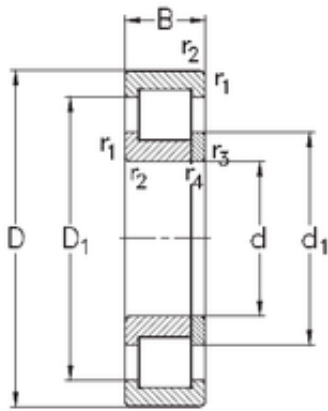

## NTN Bearing Driveshaft do Brasil

55 mm x 120 mm x 29 mm 55 mm x 120 mm x 29 mm NKE NUP311-E-MPA cylindrical roller bearings

Bearing No. NUP311-E-MPA

Size	55x120x29 mm
Bore Diameter	55 mm
Outer Diameter	120 mm
Width	29 mm
d	55 mm
F	70,5 mm
D	120 mm
B	29 mm
C	29 mm
r1 min.	2 mm
r2 min.	2 mm
r3 min.	2 mm
r4 min.	2 mm
Weight	1,6 Kg
Basic dynamic load rating (C)	153 kN
Basic static load rating (C0)	143 kN

NUP311-E-MPA Bearing 2D drawings and 3D CAD models