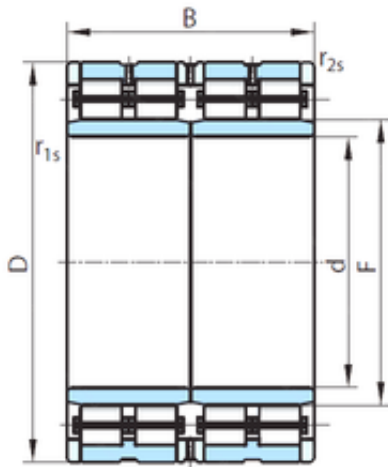

NTN Bearing Driveshaft do Brasil

730 mm x 1030 mm x 750 mm 730 mm x 1030 mm x 750 mm PSL PSL 512-305 cylindrical roller bearings

Bearing No. PSL 512-305

Size	730x1030x750 mm
Bore Diameter	730 mm
Outer Diameter	1030 mm
Width	750 mm
d	730 mm
F	809 mm
D	1030 mm
B	750 mm
C	750 mm
r min.	6 mm
r2 min.	6 mm
S	8 mm
Weight	2055 Kg
Basic dynamic load rating (C)	19415 kN

PSL 512-305 Bearing 2D drawings and 3D CAD models