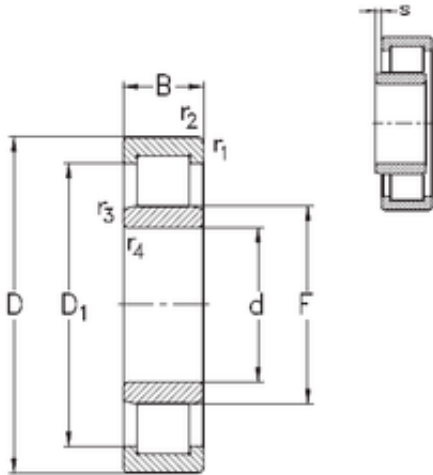

NTN Bearing Driveshaft do Brasil

300 mm x 460 mm x 74 mm 300 mm x 460 mm
x 74 mm NKE NU1060-M6E-MA6 cylindrical
roller bearings

Bearing No. NU1060-M6E-MA6

Size	300x460x74 mm
Bore Diameter	300 mm
Outer Diameter	460 mm
Width	74 mm
d	300 mm
F	340 mm
D	460 mm
B	74 mm
C	74 mm
r1 min.	4 mm
r2 min.	4 mm
r3 min.	4 mm
r4 min.	4 mm
S	7,3 mm
Weight	46,3 Kg
Basic dynamic load rating (C)	913 kN
Basic static load rating (C0)	1467 kN

NU1060-M6E-MA6 Bearing 2D drawings and 3D CAD
models